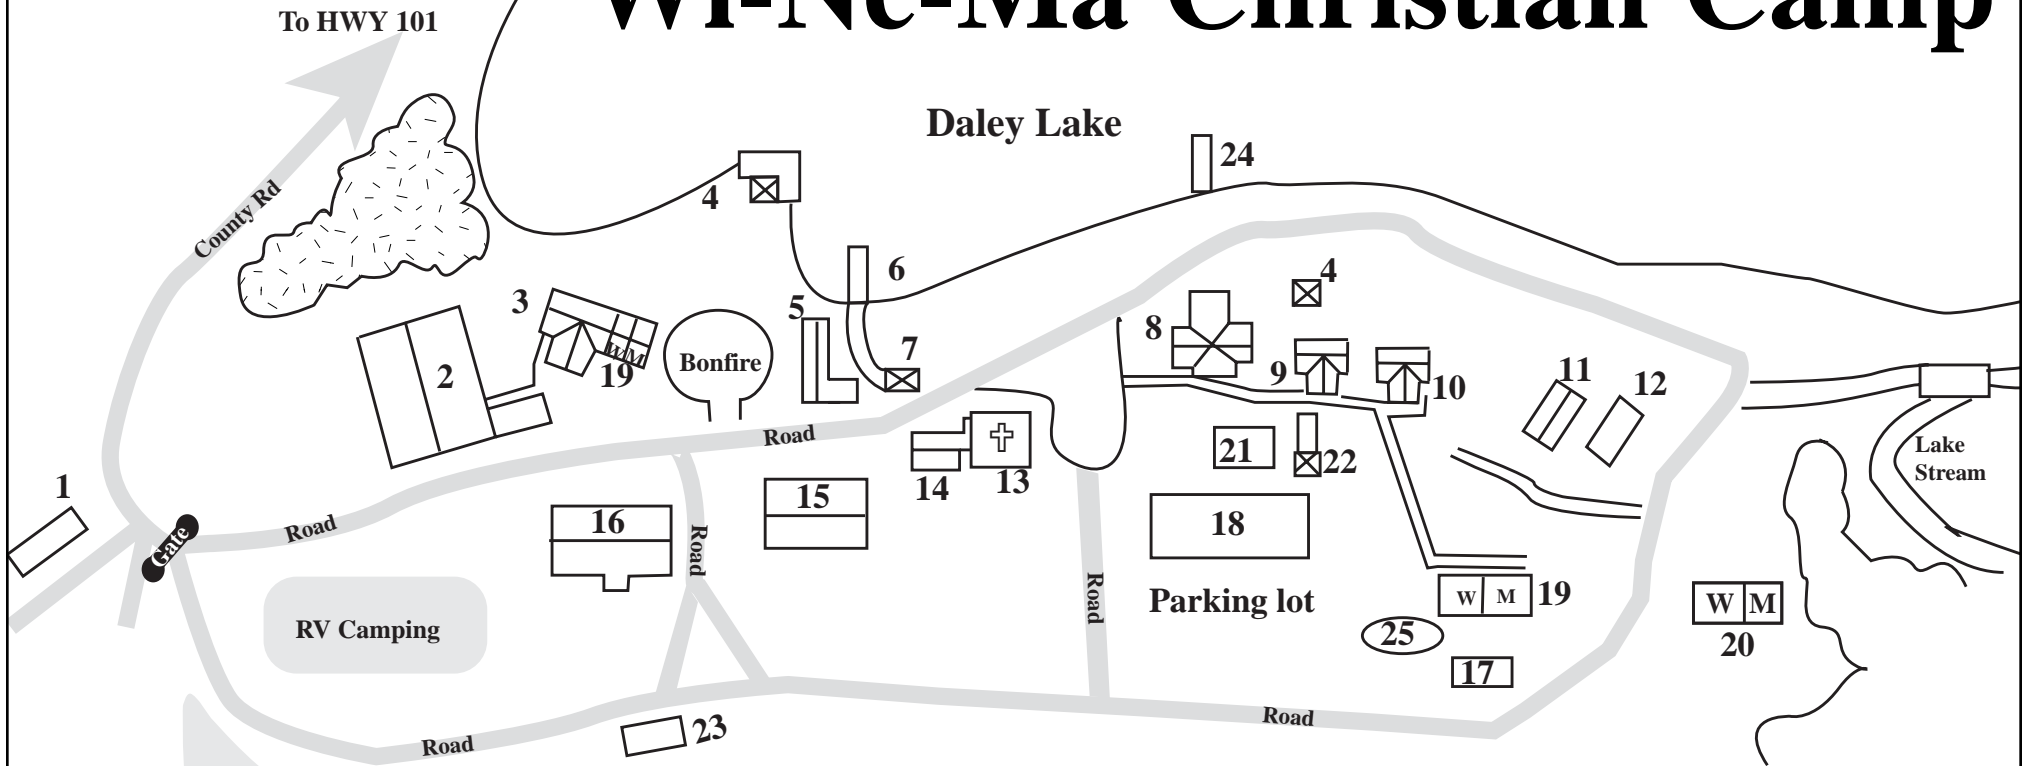

Wi-Ne-Ma Christian Camp

- | | | |
|---------------------|----------------------|-----------------------------|
| 1. Camp Office | 10. Yamhill Lodge | 19. Showers & Restrooms |
| 2. Mission Building | 11. Kontiki | 20. Showers Only |
| 3. Morse Lodge | 12. South Pacific | 21. Playground |
| 4. Gazebos | 13. Chapel | 22. Slide |
| 5. Snack Shack | 14. Annex | 23. Trailer Dumping Station |
| 6. Swimming Area | 15. Myrtleward | 24. Boat Dock |
| 7. Water slide | 16. Patience Hall | 25. Miniature Golf |
| 8. Lakeside Lodge | 17. West Manor | |
| 9. Pacific Lodge | 18. Winfield Commons | |